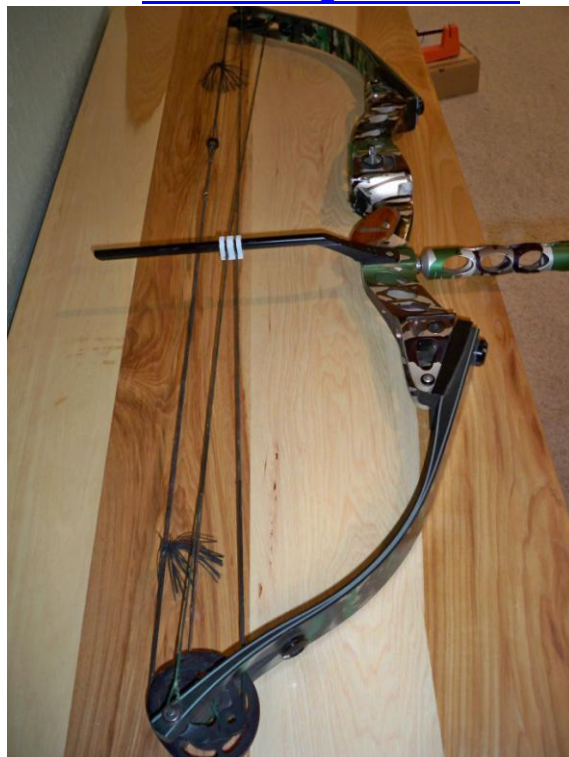

Contact information

Nate Schroeder - 527-2958
email kodiakhomes@bis.midco.net